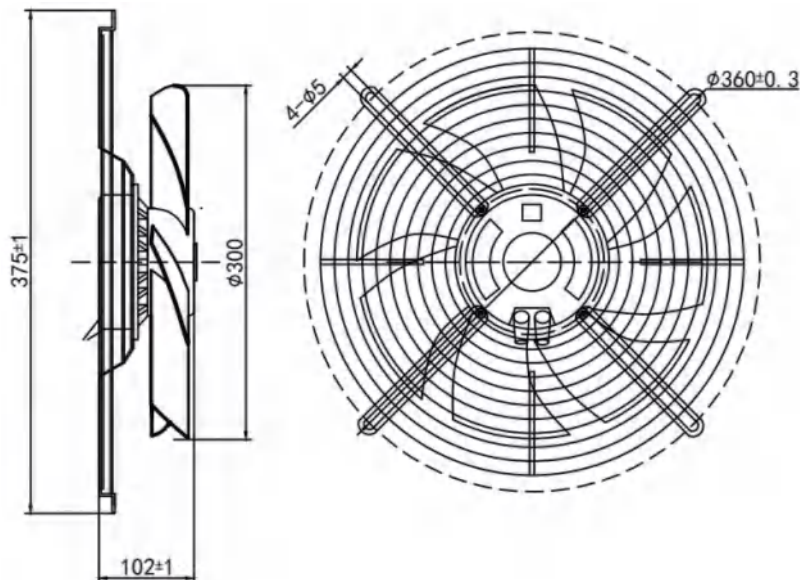

SIZE: ϕ 300mm

- Impeller Material: Metal Sheet
- Speed Control: 0-10VDC/PWM
- Motor Type: Brushless DC External Rotor Motor

- Type Of Protection : IP44
- Insulation Class: B

Technical parameter

Model Type	Rated Voltage (V)	Frequency (Hz)	Rated Current (A)	Rated Power (W)	Rated Speed (RPM)	Air Flow (m³/h)	Air Pressure (Pa)	Noise Level (dB(A))	Perm.Amb. Temp. (°C)	Weight (Kg)
K-EC300-S230-23	230	50/60	1.25	155	2300	3000	350	67	-25~+60	3

Outline drawing

Power Cord	Colour	Brown	Blue	Y/G
AC Power Cable	Function	L	N	PE
Colour	Red	Blue	Yellow	White
Function	+10V Out put	GND	0-10VDC/PWM	FG