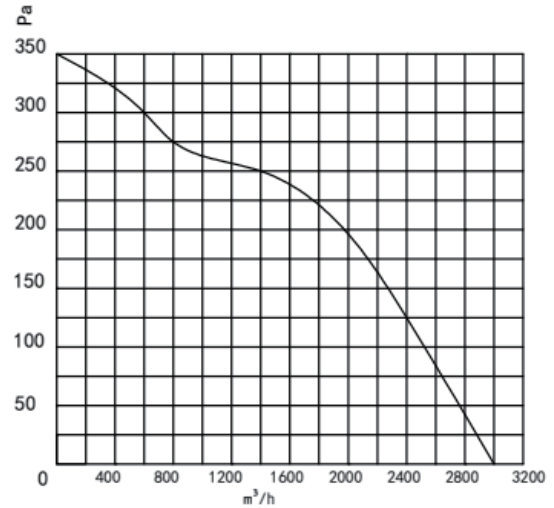

SIZE: ϕ 300mm

- Impeller Material: Metal Sheet
- Speed Control: 0-10VDC/PWM
- Motor Type: Brushless DC External Rotor Motor

- Type Of Protection : IP44
- Insulation Class: B

Technical parameter

Model Type	Rated Voltage (V)	Frequency (Hz)	Rated Current (A)	Rated Power (W)	Rated Speed (RPM)	Air Flow (m³/h)	Air Pressure (Pa)	Noise Level (dB(A))	Perm.Amb. Temp. (°C)	Weight (Kg)
K-EC300-S230-23	230	50/60	1.25	155	2300	3000	350	67	-25~+60	3

Outline drawing

Power Cord	Colour	Brown	Blue	Y/G
AC Power Cable	Function	L	N	PE
Colour	Red	Blue	Yellow	White
Function	+10V Out put	GND	0-10VDC/PWM	FG