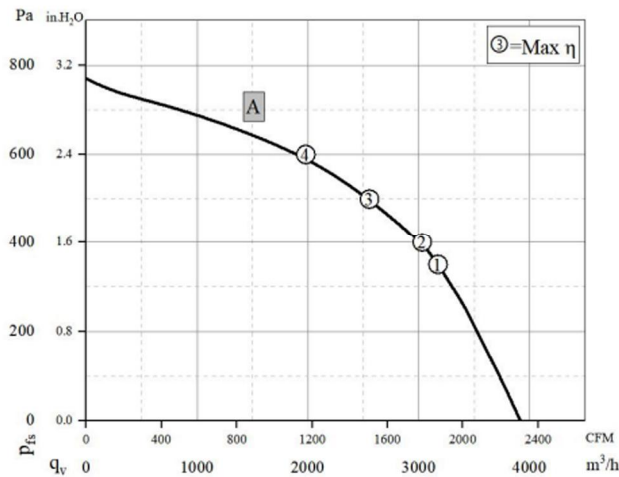

EC CENTRIFUGAL FAN

Impeller Material:	Sheet aluminium
Protection class:	IP44
Insulation class:	F
Speed regulation mode :	Vsp/RS485

Specification

Model	Voltage (V)	Frequency (Hz)	Speed (RPM)	Max Air (m ³ /h)	Max Power (W)	Blade Diameter (mm)
K-EC355-R230-20	1~230	50/60	2055	3915	645	355

P-Q Curves

		P _s [Pa]	Airflow [m ³ /h]	Speed [rpm]	Power [W]
A	①	350	3173	2053	614
	②	400	3031	2055	637
	③	500	2556	2040	642
	④	600	1981	2056	632

Dimensions